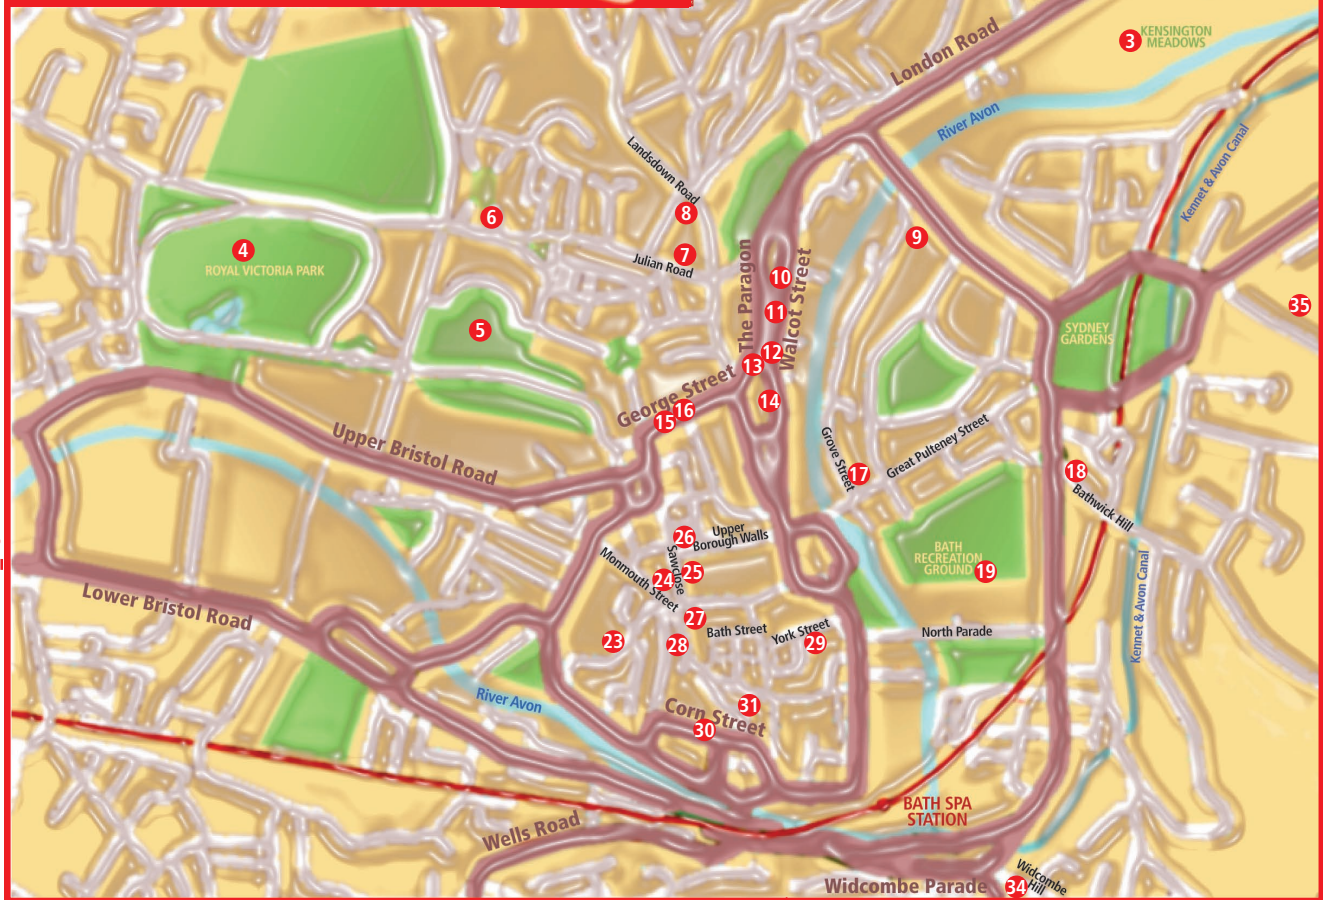

## VENUES

- 33 Abbey Cemetery, Prior Park Road
- 21 American Museum
- 13 Back To Mine (Fringe Club), The Paragon
- 4 Botanical Gardens, Royal Victoria Park
- 14 Broad Street Place
- 11 Club XL, Walcot Street
- 22 Compton Dando
- 12 Corn Market, Walcot Street
- 28 Fopp Records Basement Café
- 29 Friends Meeting House
- 26 Gascoyne Place
- 23 Green Park Brasserie & Station
- 2 Holt (The Playing Fields)
- 31 Invention Studios
- 3 Kensington Meadows
- 27 Little Theatre Cinema
- 32 Magdalene Church, Holloway
- 30 Mission Theatre
- 7 Museum of Bath at Work, Julian Road
- 15 Moles Club
- 16 Porter Cellar Bar
- 5 Royal Victoria Park Bandstand
- 6 St. James Wine Vaults
- 9 St. John's Church, Bathwick
- 18 St. Mary's Church, Bathwick
- 25 Saw Close
- 10 The Bell, Walcot Street
- 8 The Belvedere, Lansdown Road
- 24 the egg
- 1 The Rondo Theatre
- 19 The Spiegelteat, Bath Recreation Ground
- 17 United Reformed Church Halls, Grove Street
- 20 University of Bath
- 34 Widcombe Social Club
- 35 Wroughton Theatre, King Edward's School, North Road